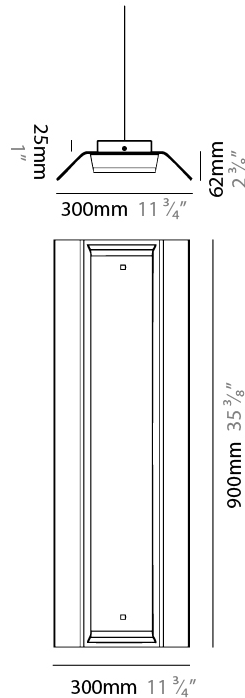

PROJECT	
TYPE	
SPECIFIER	
QUANTITY	
DATE	

ZERO4 SUSPENSION

A1010064

base number Color
Temperature

1. To build a product code in our configurator select the specify button on the base model # product page
2. To build a manual product code on this datasheet choose from the options listed below in blue font and add the suffix to the base model #

GENERAL

Series: Zero4
Partner: Side
Division: Design
Installation: Suspension
Product Type: Pendant
Mounting Location: Ceiling
Light Distribution: Direct

PHYSICAL

Shape: Rectangle
Length (mm): 900
Length (in): 35 ³/₈
Width (mm): 300
Width (in): 11 ³/₄
Height (mm): 62
Height (in): 2 ³/₈
Max. Overall Height (mm): 2062
Max. Overall Height (in): 81 ⁷/₁₆
Fixture Finish: WWH
Fixture Material: Aluminum
Cable Details: 2000mm / 78 3/4" Transparent Cable

ELECTRICAL

Lamp Type: LED (Zhaga Standard)
Input Wattage (W): 39
Dimming: Non-Dimmable
Driver Included: Yes
Driver Location: Integrated
Driver Type: Constant Voltage - Universal
Driver Class: Class 2
Input Voltage (V): 120 - 277
Output Voltage (V): 24

LED

Color Temperature (°K): 3000 / 4000
Max. Delivered Lumen (lm): 4292 / 4616
CRI: >90 CRI
Lamp Life (hrs): 50000

OPTICAL

RATINGS AND CERTIFICATIONS

Certified By: Certified for North American Standards
IP rating: IP20