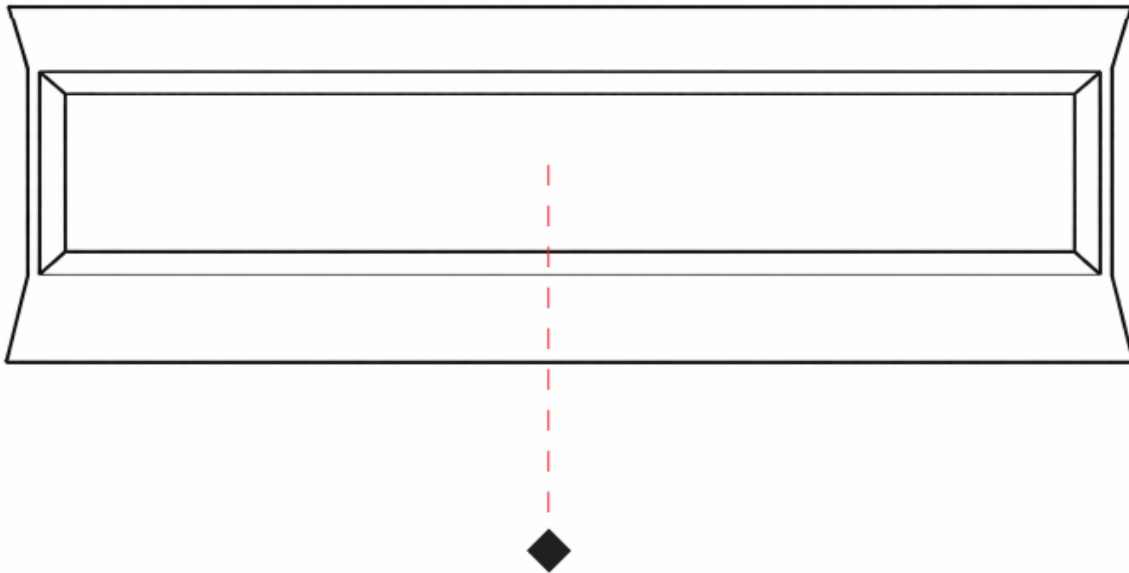

A1030014

PROJECT

TYPE

SPECIFIER

QUANTITY

DATE

D