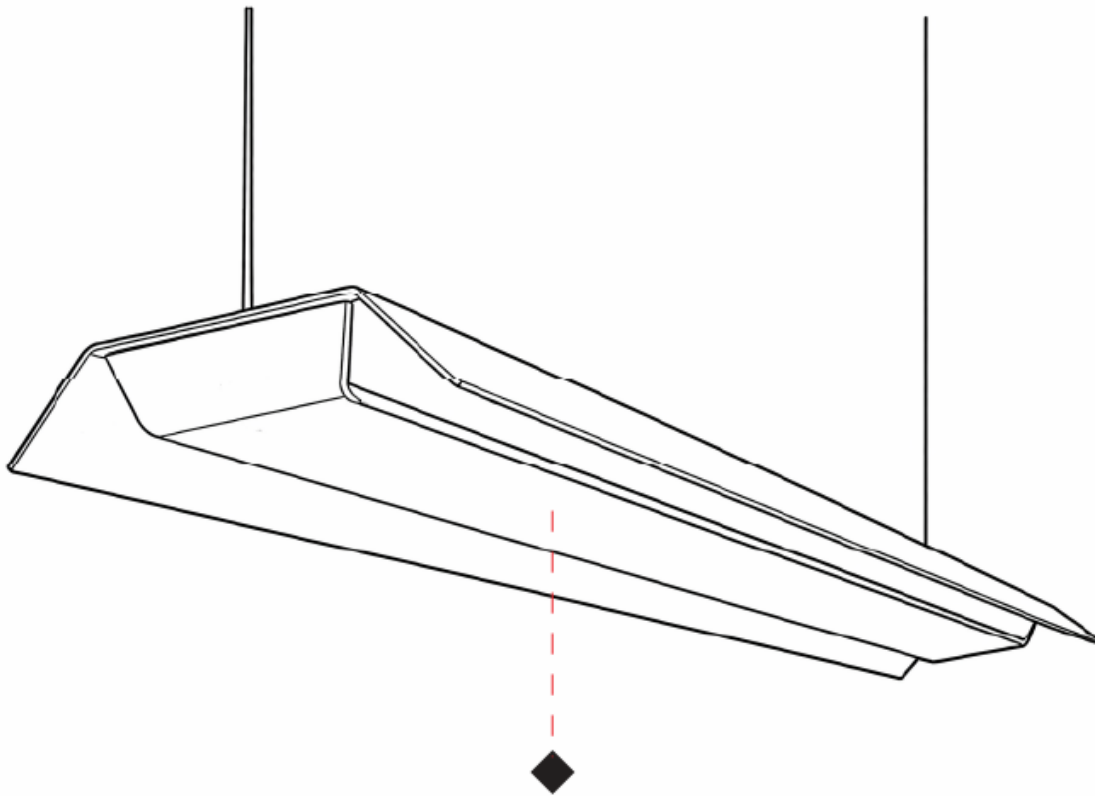

ZERO4 SUSPENSION

A1010064

PROJECT	_____
TYPE	_____
SPECIFIER	_____
QUANTITY	_____
DATE	_____

D